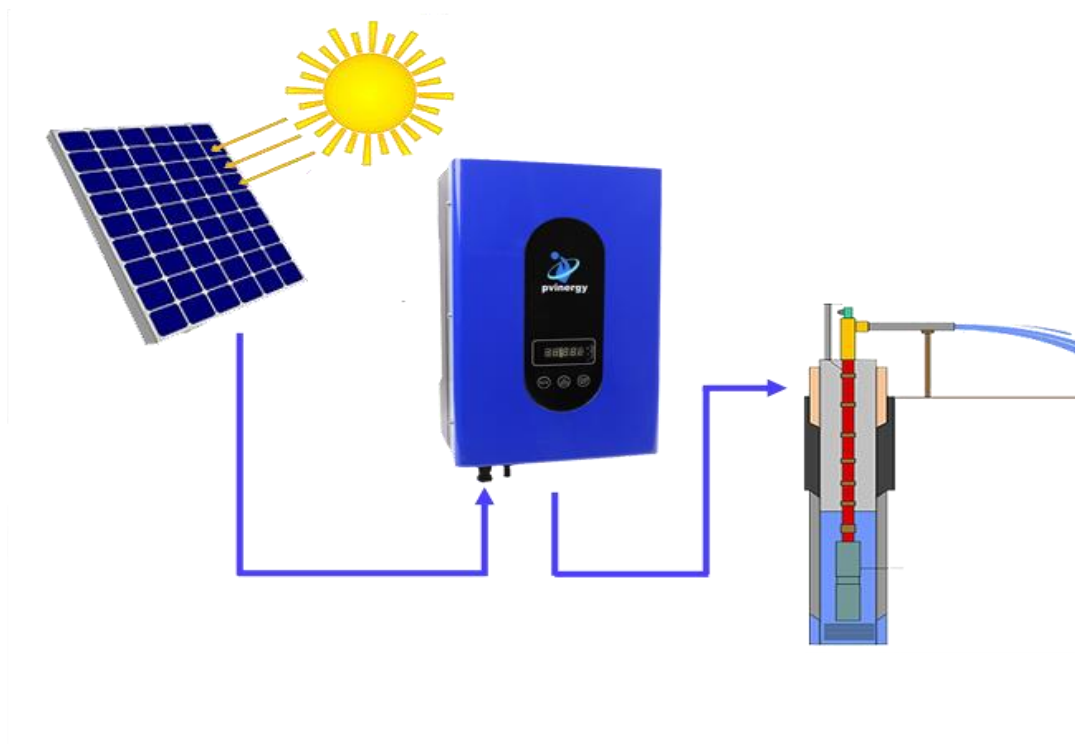

### Introduction:

Compatible with single phase or 3 phase induction Water Pump Motor. Dynamic VI maximum power point tracking (MPPT). Directly transferring solar energy into load using, really high conversion efficiency.

Suitable for centrifugal pump, axial-flow pump, mixed-flow pump, deep-well pump, etc..

Applied to daily use (ground water), agricultural irrigation, forestry irrigation, desert control, pasture animal husbandry, etc.

### Features:

- Installed outside, no water-proof box needed
- Full automatic operation
- High conversion efficiency (99.8%)
- Complete protective functions
- Protection degree IP65
- GPRS or WIFI is optional